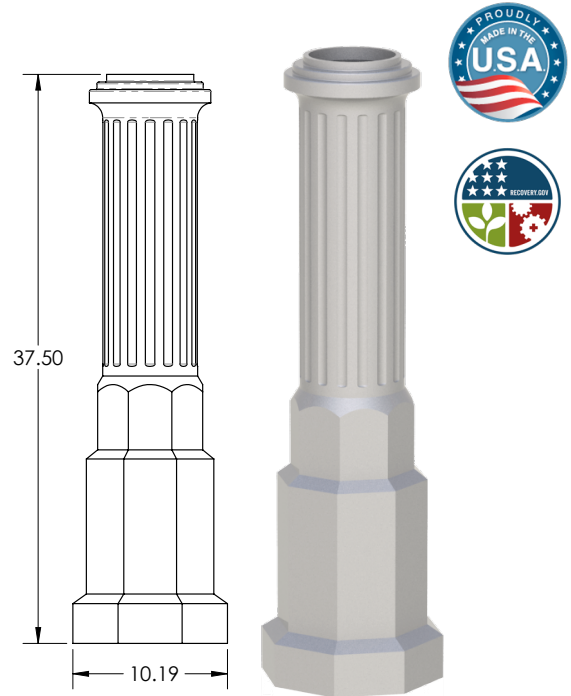

DPB-300

DPB Category: Roadway, Residential or Commercial projects.

Base Material: Two-piece decorative cast aluminum base. Marine grade copper free aluminum. Measures 37.5" T x 10.19" W. Base plate 9" OD (7.25" max BC).

Finish: 5 mils rich textured powder coat finish. Custom color match available upon request, including Patina Verde and Weathered Brown.

Compatible Poles: Round Straight Steel (RSSP) or Round Straight Aluminum (RSAP) poles in 4", or 5" OD in 7 or 11 gauge. Consult factory for fluted options.

Project Name:		Type:
Cat #	Pole Dim.	Color
Decorative Pole Base 300 (DPB-300)	4" Round (4R)	Bronze (BRZ) White (WHT) Silver (SVR) Black (BLK) Hunter Green (HGN) Graphite (GPH) Grey (GRY) Custom (CS)
	5" Round (5R)	

DPB-400

DPB Category: Pathway, or Residential projects.

Base Material: Two-piece decorative cast aluminum base. Marine grade copper free aluminum. Measures 18.5" tall x 16.875" OD wide. Base plate 9" SQ.