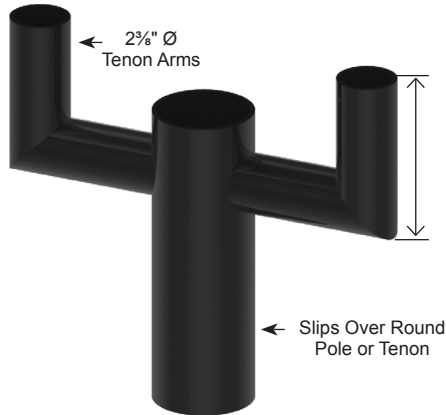

# BULL HORN ARMS

## ARMS + ADAPTORS

Bull Horn Arms are constructed of 2-3/8" OD (11G) steel tubing and are available at 10", 14" or 24" lengths. Bull Horn Pole Mounted Top (BH-PMT) arms are welded as one piece, ready to slip over a round pole or tenon with black plastic snap-in end caps. Bull Horn Pole Mounted Clamped arms (BH-PMC) can be installed onto round or square poles, secured with 3/8" stainless steel Allen Set Screws. Consult with factory for a custom configuration. Hardware not included.

**BH-PMT**

**BH-PMC**

EPA	SINGLE	DOUBLE
10"	.35	.60
14"	.41	.70
24"	.58	1.04

**Bull Horn Wood Pole  
BH-WP**

**Bull Horn Wall Mount  
BH-WM**

Project Name:

Type:

Cat #	Arm Length	Mounting	Pole Diameter To Mount Over	Color
Bull Horn Pole Mounted Top <i>*Welded as whole piece: arm + adaptor</i> <b>(BH-PMT)</b>	10" <b>(10)</b>	<b>BH-PMT</b> Single <b>(SGL)</b> Double 90° <b>(D90)</b> Double 180° <b>(D180)</b>	3" SQ <b>(3S)</b> 3½" SQ <b>(312S)</b> 4" SQ <b>(4S)</b>	Bronze <b>(BRZ)</b> White <b>(WHT)</b>
Bull Horn Pole Mounted Clamp <i>*Allows mid-pole mounting</i> <b>(BH-PMC)</b>	14" <b>(14)</b>	Triple 90° <b>(T90)</b> Triple 120° <b>(T120)</b> Quad <b>(QD)</b>	4½" SQ <b>(412S)</b> 5" SQ <b>(5S)</b> 5½" SQ <b>(512S)</b>	Silver <b>(SVR)</b> Black <b>(BLK)</b>
Bull Horn Wall Mount <b>(BH-WM)</b> <i>*Can't be mounted over a pole</i>	24" <b>(24)</b>	<b>BH-PMC</b> Single <b>(SGL)</b> Double 180° <b>(D180)</b>	2¾" OD <b>(238R)</b> 3" OD <b>(3R)</b> 3½" OD <b>(312R)</b> 4" OD <b>(4R)</b>	Green <b>(GRN)</b> Hunter Green <b>(HGN)</b>
Bull Horn Wood Pole <b>(BH-WP)</b> <i>*Can't be mounted over a pole</i>		<b>BH-WM</b> Single <b>(SGL)</b>	4½" OD <b>(412R)</b> 5" OD <b>(5R)</b> 5½" OD <b>(512R)</b>	Graphite <b>(GPH)</b> Grey <b>(GRY)</b> Custom <b>(CS)</b>
		<b>BH-WP</b> Single <b>(SGL)</b>	Wall Mount <b>(WM)</b>	