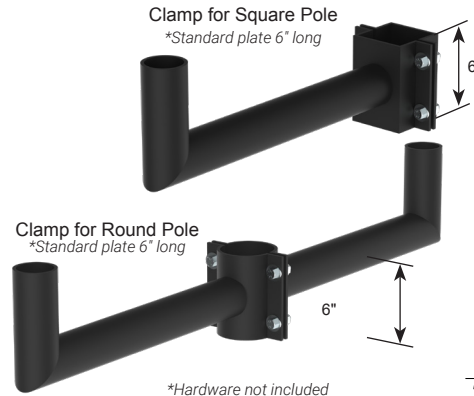

# BULL HORN ARMS

## ARMS + ADAPTORS

Bull Horn Arms are constructed of 2-3/8" OD (11G) steel tubing and are available at 10", 14" or 24" lengths. Bull Horn Pole Mounted Top (BH-PMT) arms are welded as one piece, ready to slip over a round pole or tenon with black plastic snap-in end caps. Bull Horn Pole Mounted Clamped arms (BH-PMC) can be installed onto round or square poles, secured with 3/8" stainless steel Allen Set Screws. Consult with factory for a custom configuration. Hardware not included.

**BH-PMT**

**BH-PMC**

EPA	SINGLE	DOUBLE
10"	.35	.60
14"	.41	.70
24"	.58	1.04

**Bull Horn Wood Pole  
BH-WP**

**Bull Horn Wall Mount  
BH-WM**

Project Name:

Type:

Cat #	Arm Length	Mounting	Pole Diameter To Mount Over	Color
Bull Horn Pole Mounted Top <i>*Welded as whole piece: arm + adaptor</i> <b>(BH-PMT)</b>	10" <b>(10)</b>	<b>BH-PMT</b> Single <b>(SGL)</b> Double 90° <b>(D90)</b> Double 180° <b>(D180)</b>	3" SQ <b>(3S)</b> 3½" SQ <b>(312S)</b> 4" SQ <b>(4S)</b>	Bronze <b>(BRZ)</b> White <b>(WHT)</b>
Bull Horn Pole Mounted Clamp <i>*Allows mid-pole mounting</i> <b>(BH-PMC)</b>	14" <b>(14)</b>	Triple 90° <b>(T90)</b> Triple 120° <b>(T120)</b> Quad <b>(QD)</b>	4½" SQ <b>(412S)</b> 5" SQ <b>(5S)</b> 5½" SQ <b>(512S)</b>	Silver <b>(SVR)</b> Black <b>(BLK)</b>
Bull Horn Wall Mount <b>(BH-WM)</b> <i>*Can't be mounted over a pole</i>	24" <b>(24)</b>	<b>BH-PMC</b> Single <b>(SGL)</b> Double 180° <b>(D180)</b>	2¾" OD <b>(238R)</b> 3" OD <b>(3R)</b> 3½" OD <b>(312R)</b> 4" OD <b>(4R)</b>	Green <b>(GRN)</b> Hunter Green <b>(HGN)</b>
Bull Horn Wood Pole <b>(BH-WP)</b> <i>*Can't be mounted over a pole</i>		<b>BH-WM</b> Single <b>(SGL)</b>	4½" OD <b>(412R)</b> 5" OD <b>(5R)</b> 5½" OD <b>(512R)</b>	Graphite <b>(GPH)</b> Grey <b>(GRY)</b> Custom <b>(CS)</b>
		<b>BH-WP</b> Single <b>(SGL)</b>	Wall Mount <b>(WM)</b>	