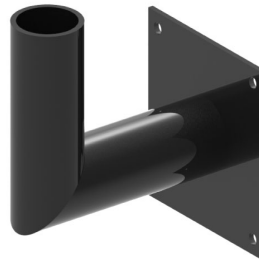

# BULL HORN ARMS

## ARMS + ADAPTORS

Bull Horn Arms are constructed of 2-3/8" OD (11G) steel tubing and are available at 10", 14" or 24" lengths. Bull Horn Pole Mounted Top (BH-PMT) arms are welded as one piece, ready to slip over a round pole or tenon with black plastic snap-in end caps. Bull Horn Pole Mounted Clamped arms (BH-PMC) can be installed onto round or square poles, secured with 3/8" stainless steel Allen Set Screws. Consult with factory for a custom configuration. Hardware not included.

**BH-PMT**

**BH-PMC**

EPA	SINGLE	DOUBLE
10"	.35	.60
14"	.41	.70
24"	.58	1.04

**Bull Horn Wood Pole  
BH-WP**

**Bull Horn Wall Mount  
BH-WM**

Project Name:

Type:

Cat #	Arm Length	Mounting	Pole Diameter To Mount Over	Color
Bull Horn Pole Mounted Top <i>*Welded as whole piece: arm + adaptor</i> <b>(BH-PMT)</b>	10" <b>(10)</b>	<b>BH-PMT</b> Single <b>(SGL)</b> Double 90° <b>(D90)</b> Double 180° <b>(D180)</b>	3" SQ <b>(3S)</b> 3½" SQ <b>(312S)</b> 4" SQ <b>(4S)</b>	Bronze <b>(BRZ)</b> White <b>(WHT)</b>
Bull Horn Pole Mounted Clamp <i>*Allows mid-pole mounting</i> <b>(BH-PMC)</b>	14" <b>(14)</b>	Triple 90° <b>(T90)</b> Triple 120° <b>(T120)</b> Quad <b>(QD)</b>	4½" SQ <b>(412S)</b> 5" SQ <b>(5S)</b> 5½" SQ <b>(512S)</b>	Silver <b>(SVR)</b> Black <b>(BLK)</b>
Bull Horn Wall Mount <b>(BH-WM)</b> <i>*Can't be mounted over a pole</i>	24" <b>(24)</b>	<b>BH-PMC</b> Single <b>(SGL)</b> Double 180° <b>(D180)</b>	2¾" OD <b>(238R)</b> 3" OD <b>(3R)</b> 3½" OD <b>(312R)</b> 4" OD <b>(4R)</b>	Green <b>(GRN)</b> Hunter Green <b>(HGN)</b>
Bull Horn Wood Pole <b>(BH-WP)</b> <i>*Can't be mounted over a pole</i>		<b>BH-WM</b> Single <b>(SGL)</b>	4½" OD <b>(412R)</b> 5" OD <b>(5R)</b> 5½" OD <b>(512R)</b>	Graphite <b>(GPH)</b> Grey <b>(GRY)</b> Custom <b>(CS)</b>
		<b>BH-WP</b> Single <b>(SGL)</b>	Wall Mount <b>(WM)</b>	