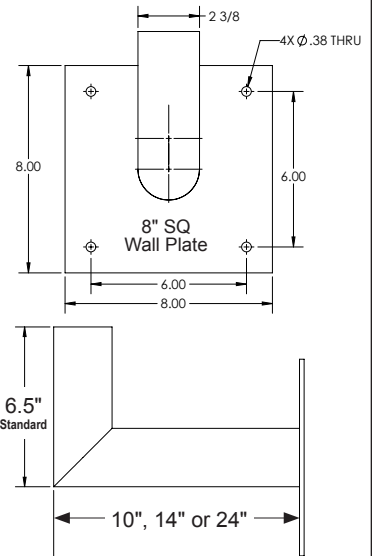

## ARMS + ADAPTORS

Bull Horn Arms are constructed of 2-3/8" OD (11G) steel tubing and are available at 10", 14" or 24" lengths. Bull Horn Pole Mounted Top (BH-PMT) arms are welded as one piece, ready to slip over a round pole or tenon with black plastic snap-in end caps. Bull Horn Pole Mounted Clamped arms (BH-PMC) can be installed onto round or square poles, secured with 3/8" stainless steel Allen Set Screws. Consult with factory for a custom configuration. Hardware not included.

**BH-PMT**

**BH-PMC**

EPA	SINGLE	DOUBLE
10"	.35	.60
14"	.41	.70
24"	.58	1.04

**Bull Horn Wood Pole  
BH-WP**

**Bull Horn Wall Mount  
BH-WM**

Project Name:

Type:

Cat #	Arm Length	Mounting	Pole Diameter To Mount Over	Color
Bull Horn Pole Mounted Top <i>*Welded as whole piece: arm + adaptor</i> <b>(BH-PMT)</b>	10" <b>(10)</b>	<b>BH-PMT</b> Single <b>(SGL)</b> Double 90° <b>(D90)</b> Double 180° <b>(D180)</b>	3" SQ <b>(3S)</b> 3½" SQ <b>(312S)</b> 4" SQ <b>(4S)</b>	Bronze <b>(BRZ)</b> White <b>(WHT)</b>
Bull Horn Pole Mounted Clamp <i>*Allows mid-pole mounting</i> <b>(BH-PMC)</b>	14" <b>(14)</b>	Triple 90° <b>(T90)</b> Triple 120° <b>(T120)</b> Quad <b>(QD)</b>	4½" SQ <b>(412S)</b> 5" SQ <b>(5S)</b> 5½" SQ <b>(512S)</b>	Silver <b>(SVR)</b> Black <b>(BLK)</b>
Bull Horn Wall Mount <b>(BH-WM)</b> <i>*Can't be mounted over a pole</i>	24" <b>(24)</b>	<b>BH-PMC</b> Single <b>(SGL)</b> Double 180° <b>(D180)</b>	2¾" OD <b>(238R)</b> 3" OD <b>(3R)</b> 3½" OD <b>(312R)</b> 4" OD <b>(4R)</b>	Green <b>(GRN)</b> Hunter Green <b>(HGN)</b>
Bull Horn Wood Pole <b>(BH-WP)</b> <i>*Can't be mounted over a pole</i>		<b>BH-WM</b> Single <b>(SGL)</b>	4½" OD <b>(412R)</b> 5" OD <b>(5R)</b> 5½" OD <b>(512R)</b>	Graphite <b>(GPH)</b> Grey <b>(GRY)</b> Custom <b>(CS)</b>
		<b>BH-WP</b> Single <b>(SGL)</b>	Wall Mount <b>(WM)</b>	