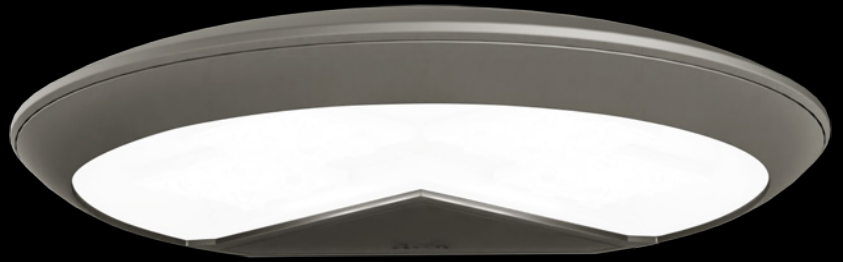

## ORX DECORATIVE WALL MOUNT

LUMENS: 3,000-21,000 | WATTS: 34-200

- HIGH LUMENS AND VISUAL COMFORT OPTIONS AVAILABLE
- DISTRIBUTIONS: T2, T3, T4, Backlit with Diffused Lens
- MOUNTINGS: WM, SPTWM, DPTWM
- IMPACT RATING: IK10

## ORX WALL MOUNT

LUMENS: 3,100–9,800 | WATTS: 36–87

- VISUAL COMFORT OPTIONS AVAILABLE
- DISTRIBUTIONS: T2, T3, T4
- MOUNTING: WM
- IMPACT RATING: IK10

## ORX HIGH LUMEN WALL MOUNT

LUMENS: 6,000–22,000 | WATTS: 68–204

- HIGH LUMENS AND VISUAL COMFORT OPTIONS AVAILABLE
- DISTRIBUTIONS: AREA, FLOOD OPTICS
- MOUNTING: CBWM
- IMPACT RATING: IK10