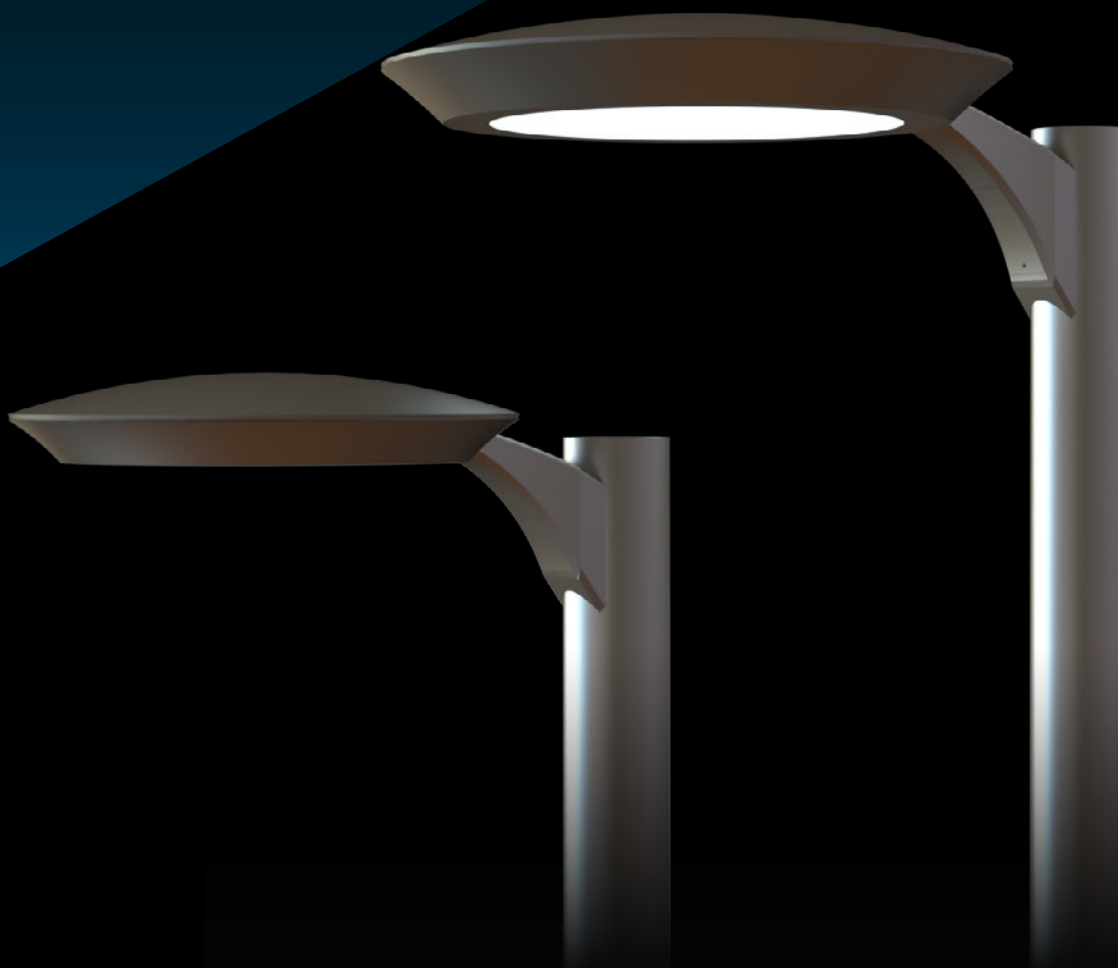

## ORX ARM MOUNT

LUMENS: 3,000–49,000 | WATTS: 34–452

- 2 SIZES
- HIGH LUMENS AND VISUAL COMFORT OPTIONS AVAILABLE
- DISTRIBUTIONS: T2, T3, T4, T5, Front Row, Upper Corner Right or Left, Lower Corner Right or Left, Backlit with Diffused Lens
- MOUNTINGS: AM
- IMPACT RATING: IK10