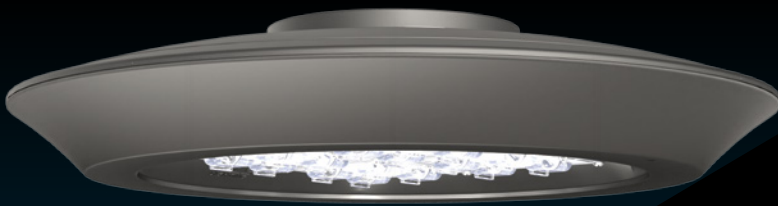

ORX 2 CEILING SURFACE/PENDANT MOUNT

LUMENS: 3,200–22,000 | WATTS: 34–200

- **HIGH LUMENS AND VISUAL COMFORT OPTIONS AVAILABLE**
- **DISTRIBUTIONS:** T2 Rectangular Forward or Wide, T3 Drive Lane, T5 Optimized Wide, Visual Comfort Symmetric, Visual Comfort Assymmetric
- **MOUNTING:** CM, PM
- **IMPACT RATING:** IK10