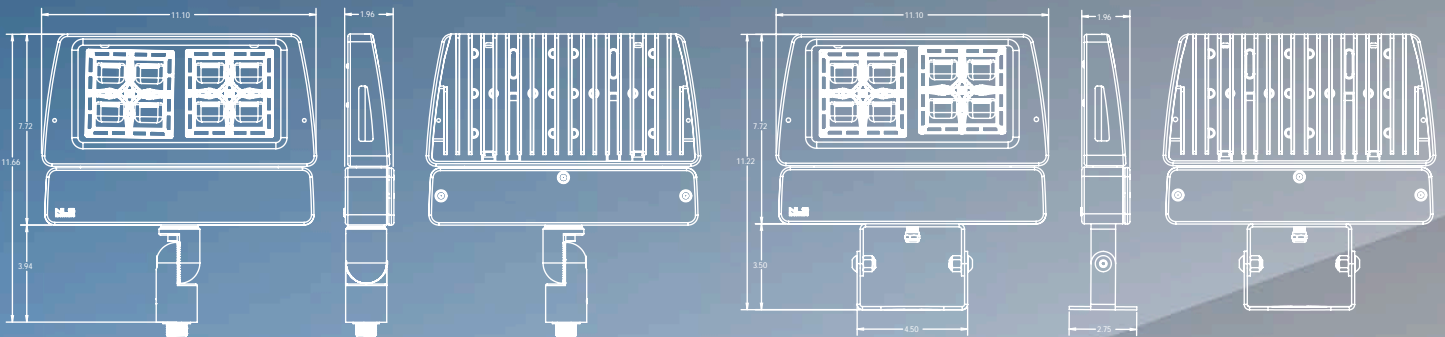

Barn Doors (BAD)

Egg Crate Louver (ECL)

Angled Visor (AGV)

Snoot Long (SNL)

Snoot Short (SNS)

House Side Shield (HSS)

NLS LIGHTING, LLC  
701 Kingshill Place, Carson, CA 90746  
(310) 341-2037 | [nlsighting.com](http://nlsighting.com)